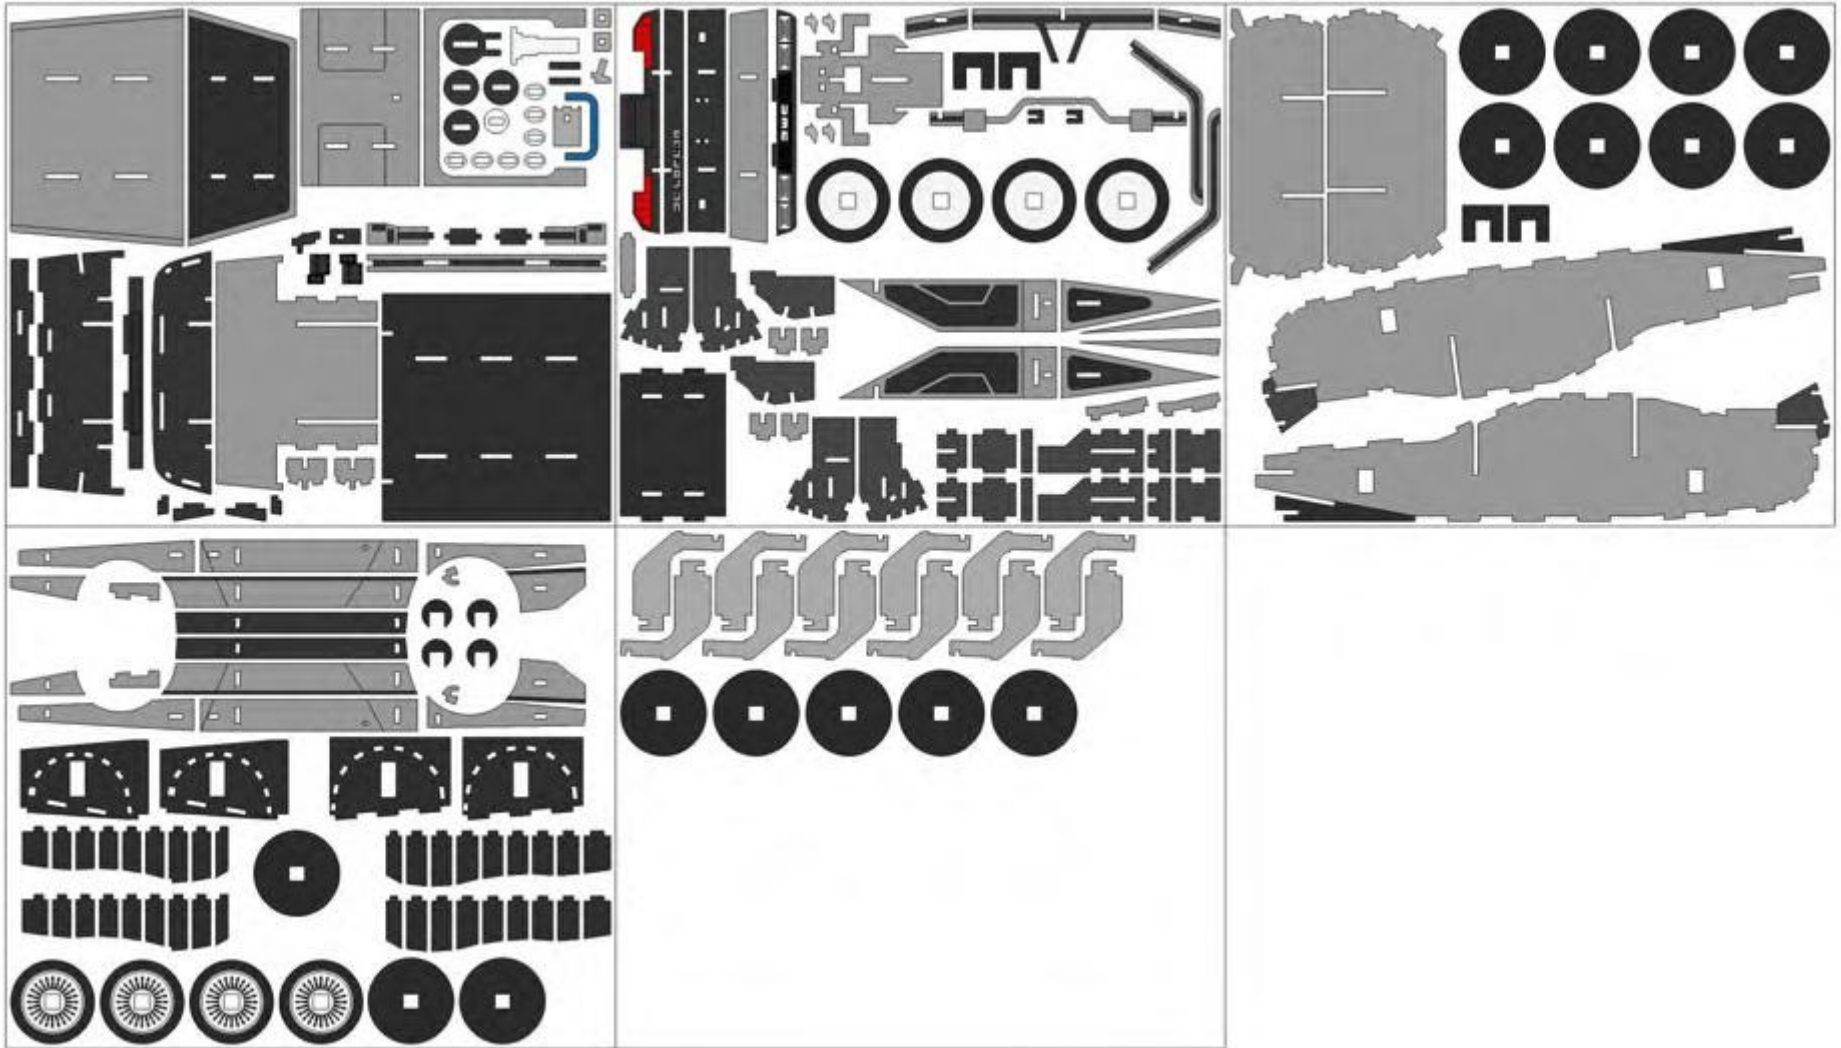

DELOREAN TIME MACHINE

Nitrogeek.ca

PARTS LIST

**IT IS RECOMMENDED TO GO THROUGH ALL THE STEPS
BEFORE STARTING THE ASSEMBLY**

ASSEMBLY STEPS

ASSEMBLY STEPS

Nitrogeek.ca

ASSEMBLY STEPS